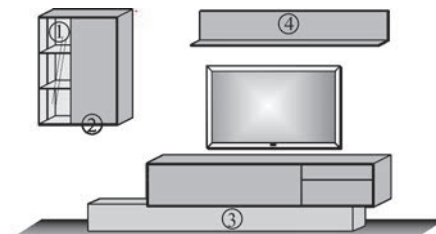

Lowboard
1 wooden door left
1 drawer right
1 recess for cables in top plate
and in the floor plate

extra: wooden shelf
1 x 0071 €

Size in cm W 175 H 42 D 49

Art. no. 2171

Price €

Lowboard
1 drawer left
1 wooden door right
1 recess for cables in top plate
and in the floor plate