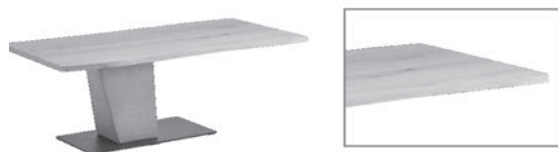

Dining table with fixed top as board
Pilar concrete
Floor plate metal anthracite

Standard: fixed table top

type of wood	article no.	Size in cm	Price €	persons
Oak natural brushed	8470-0319	L 190 W 95 H 76		8
solid oak heartw. tabac	7470-0319	L 190 W 95 H 76		8
Oak natural brushed	8470-0320	L 240 W 110 H 76		10
solid oak heartw. tabac	7470-0320	L 240 W 110 H 76		10