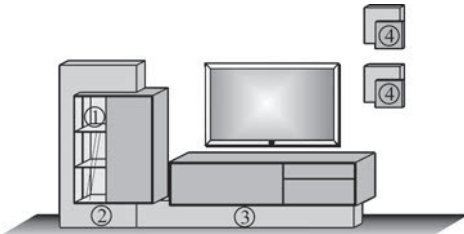

Combi no. 24

Combination consisting of:

1 x 9131 1 x 9134
1 x 1114 1 x 2211
1 x 1152

Size W/H/D in cm **318 / 196 / 49/7**

Price €

Extras	Art. no.	
① concealed lighting	9711	
② conc lighting (2x)	9621	à
③ concealed lighting:	9622	
④ Wall lighting (2x)	1053	à