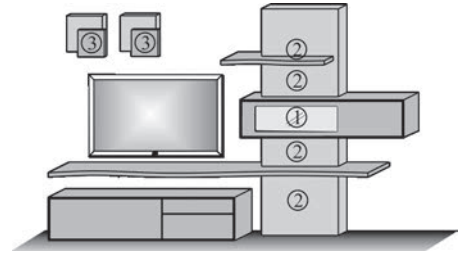

Size W/H/D in cm **334 / 212 / 49/7**

Price €

Extras	Art. no.	
① concealed lighting	9711	
② conc lighting (4x)	9621	à
③ Wall lighting (2x)	1053	à

Combi no. 22

Combination consisting of:

1 x 8091
1 x 3172

Size W/H/D in cm **310 / 200 / 49/7**