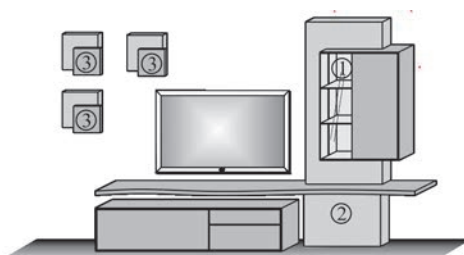

Standard Combinations

solid oak heartw. nat.
solid oak heartw. tabac

Model no. **8470-****BRIK** Item list 2018/19
Model no. **7470-**

Combi no. 20

Combination consisting of:

1 x 2172 1 x 1151
1 x 9072 1 x 9071
1 x 1301 1 x 1112
1 x 9073

Size W/H/D in cm **334 / 212 / 49/7**

Price €

Extras	Art. no.	
① concealed lighting	9711	
② conc lighting (4x)	9621	à
③ Wall lighting (2x)	1053	à

Combi no. 22

Combination consisting of:

1 x 8091
1 x 3172

Size W/H/D in cm **310 / 200 / 49/7**

Price €

Extras	Art. no.	
① concealed lighting	9821	
② concealed lighting	9613	
③ concealed lighting	9611	
④ Wall lighting (2x)	1053	à

Combi no. 24

Combination consisting of:

1 x 9131 1 x 9134
1 x 1114 1 x 2211
1 x 1152

Size W/H/D in cm **318 / 196 / 49/7**

Price €

Extras	Art. no.	
① concealed lighting	9711	
② conc lighting (2x)	9621	à
③ concealed lighting:	9622	
④ Wall lighting (2x)	1053	à

Combi no. 26

Combination consisting of:

1 x 2172 1 x 1301
1 x 9072 1 x 8091

Size W/H/D in cm **331 / 207 / 49/7**

Price €

Extras	Art. no.	
① concealed lighting	9821	
② concealed lighting:	9621	
③ Wall lighting (3x)	1053	à