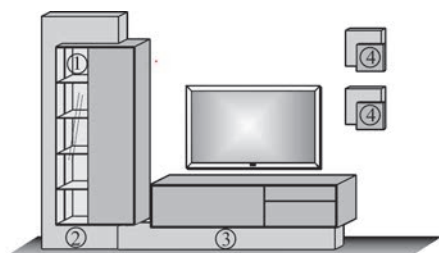

Combi no. 28

Combination consisting of:

1 x 0091
1 x 3172

Size W/H/D in cm **310 / 207 / 49/7**

Price €