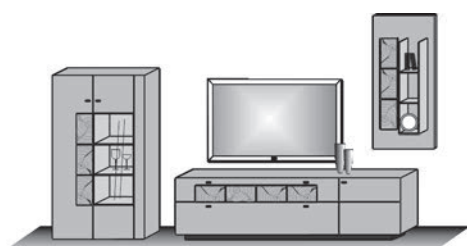

Combi no. 22

application **end grain timber**

Combination consisting of:

1 x 8161 1 x 8181
1 x 3216 1 x 5061

Size W/H/D in cm 330 / 204 / 44/22

Price €

Extras	Art. no.	
concealed lighting	9812	_____
panel lighting	9621	_____