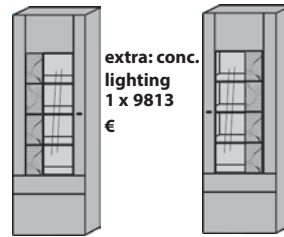

Lowboard le.
1 wooden door
1 drawer
1 niche

Lowboard ri.
1 wooden door
1 drawer
1 niche

Lowboard le.
1 wooden door
1 doubledrawer
1 niche

Lowboard ri.
1 wooden door
1 doubledrawer
1 niche

extra: lighting for niche
1 x 9611€

extra: lighting for niche
1 x 9611€

extra: lighting for niche
1 x 9612€

extra: lighting for niche
1 x 9612€

Size in cm W 182 H 54 D 44

Size in cm W 182 H 54 D 44

Size in cm W 212 H 54 D 44

Size in cm W 212 H 54 D 44

Art. no. 3181 le.

Art. no. 3182 ri.

Art. no. 3211 le.

Art. no. 3212 ri.

Price €

Lowboard le.
1 wooden door
1 drawer
with end grain timber
1 drawer

Lowboard ri.
1 wooden door
1 drawer
with end grain timber
1 drawer

Lowboard le.
1 wooden door
1 doubledrawer
with end grain timber
1 doubledrawer

Lowboard ri.
1 wooden door
1 doubledrawer
with end grain timber
1 doubledrawer

Size in cm W 182 H 54 D 44

Size in cm W 182 H 54 D 44

Size in cm W 212 H 54 D 44

Size in cm W 212 H 54 D 44

Art. no. 3185 le.

Art. no. 3186 ri.

Art. no. 3215 le.

Art. no. 3216 ri.

Price €

Hänge-/ Standelemente

Wall panel
1 panel
with end grain timber
1 glass shelf

Wall panel
1 panel
with end grain timber
1 glass rack

Cabinet le./ ri.
1 wooden-/ glass door
with end grain timber
2 fixed wooden shelves
3 glass shelves

Highboard le./ ri.
1 wooden door
with end grain timber
1 wooden-/ glass door
3 wooden shelves
2 wooden shelves
2 glass shelves
extra: conc. lighting
1 x 9812 €

extra: panel lighting
1 x 9711€

extra: panel lighting
1 x 9621€

extra: conc. lighting
1 x 9813 €

Size in cm W 168 H 29 D 24

Size in cm W 58 H 125 D 22

Size in cm W 67 H 208 D 38

Size in cm W 86 H 156 D 38

Art. no. 2161

Art. no. 5061

Art. no. 0071 le.

Art. no. 0072 ri.

Art. no. 8161 le.

Art. no. 8162 ri.

Price €