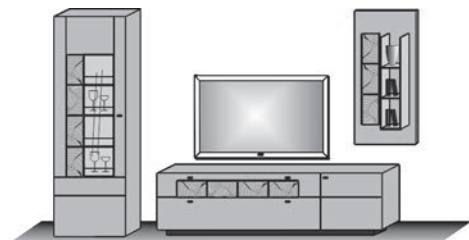

Combi no. 24

application **end grain timber**

Combination consisting of:

1 x 8161   1 x 8151
1 x 3182   1 x 2161

Size W/H/D in cm   **288 / 185 / 44/24**

Price €

Extras	Art. no.	
concealed lighting	9812	_____
lighting for niche	9611	_____
panel lighting	9711	_____

Combi no. 26

application **end grain timber**

Combination consisting of:

1 x 0071   1 x 8181
1 x 3216   1 x 5061

Size W/H/D in cm   **311 / 208 / 44/24**

Price €

Extras	Art. no.	
concealed lighting	9813	_____
panel lighting	9621	_____