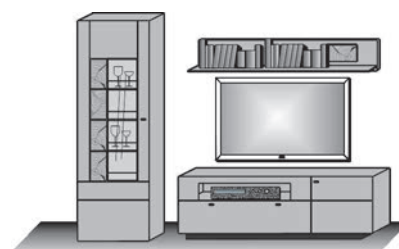

Combi no. 22

application **end grain timber**

Combination consisting of:

1 x 8161 1 x 8181
1 x 3216 1 x 5061

Size W/H/D in cm 330 / 204 / 44/22

Price €