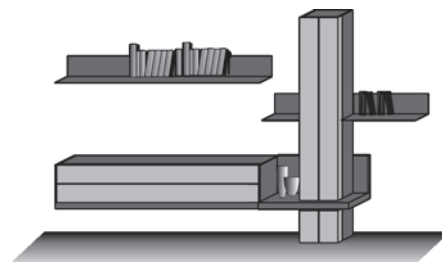

**Combi no. 24**

Combination consisting of:

- 1 x 2191    1 x 1149
- 1 x 2081    1 x 1199
- 1 x 0032

**Size W/H/D in cm** 328 / 206 / 45

**Price €**

Extras	Art. no.	
panel lighting	<b>9712</b>	_____
panel lighting	<b>9713</b>	_____
concealed lighting	<b>9723</b>	_____