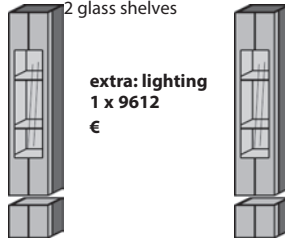

Size in cm W 36 H 206 D 36

Art. no. 0031 le.

0032 ri.

Pilar le./ ri.
Carcase anthracite
1 wooden door
1 wooden-/ glass door
2 fixed wooden shelves
2 glass shelves