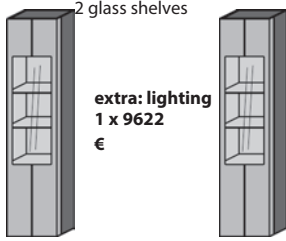

Size in cm W 147 H 41 D 44

Art. no. 2141

Price €

Display cabinet le./ri.
Carcase anthracite
1 wooden-/ glass door
2 fixed wooden shelves
1 wooden shelf
2 glass shelves

extra: lighting
1 x 9622
€

Size in cm W 46 H 206 D 39

Art. no. 0043 le.

0044 ri.

Display cabinet
Carcase anthracite
4 drawers, front anthracite

Size in cm W 63 H 124 D 44

Art. no. 6065