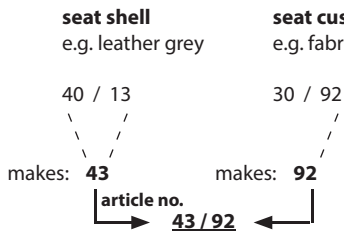

Leather/fabric item no. for chairs and benches

1st option: seat shell leather + seat cushion fabric

2nd option: seat shell leather + seat cushion leather

Current leather/fabric collection:

leather: 40/11 sand
40/12 brown
40/13 grey
40/14 light grey
40/16 black

fabrics: 30/87 30/50 30/60
30/92 30/51 30/61
30/93 30/52 30/62
30/96 30/53 30/63
30/97 30/66

Bench **Kuna** with wooden frame
Frame **natural**
with upholstered seat and back

type of wood	article no.	Size in cm	Price €	Fabric
Oak natural brushed	9230-0830	W 170 H 87 D 65 SH 51		

Bench **Kuna** with wooden frame
Frame **anthracite**
with upholstered seat and back

type of wood	article no.	Size in cm	Price €	Fabric
oak brushed, anthr.	9230-0831	W 170 H 87 D 65 SH 51		

Bench **Romy**, wooden chair frame
Frame **natural**
with upholstered seat and back

Measures
for fabric/ leather

16x 40 x 30 cm
2x 185 x 55 cm
3x 130 x 1,5 cm
4x 75 x 55 cm