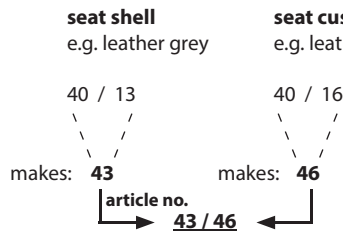

Leather/fabric item no. for chairs and benches

1st option: seat shell leather + seat cushion fabric

2nd option: seat shell leather + seat cushion leather

Current leather/fabric collection:

leather: 40/11 sand
40/12 brown
40/13 grey
40/14 light grey
40/16 black

fabrics: 30/87 30/50 30/60
30/92 30/51 30/61
30/93 30/52 30/62
30/96 30/53 30/63
30/97 30/66

Bench **Kuna** with wooden frame
Frame **natural**
with upholstered seat and back

type of wood	article no.	Size in cm	Price €	Fabric
Oak natural brushed	9230-0830	W 170 H 87 D 65 SH 51		

Bench **Kuna** with wooden frame
Frame **anthracite**
with upholstered seat and back

type of wood	article no.	Size in cm	Price €	Fabric
oak brushed, anthr.	9230-0831	W 170 H 87 D 65 SH 51		

Bench **Romy**, wooden chair frame
Frame **natural**
with upholstered seat and back

Measures
for fabric/ leather

16x 40 x 30 cm
2x 185 x 55 cm
3x 130 x 1,5 cm
4x 75 x 55 cm