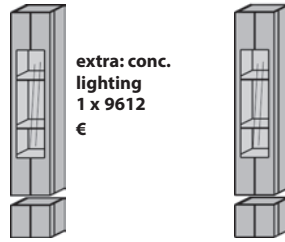

Price €

Pillar le./ ri.
2 wooden doors
2 fixed wooden shelves
2 wooden shelves

Size in cm W 36 H 206 D 36

Art. no. 0031 le. 0032 ri.

Pillar le./ ri.
1 wooden-/ glass door
1 wooden door
2 fixed wooden shelves
2 glass shelves

extra: conc. lighting
1 x 9612 €

Size in cm W 36 H 206 D 36

Art. no. 0033 le. 0034 ri.

Extension-Lowboard
1 shelf oak anthr.

Position of pillar can not be changed!

Size in cm W 96 H 41 D 44

Art. no. 2081

Extension-Lowboard
1 shelf oak anthr.