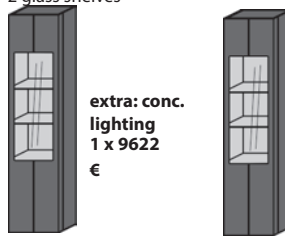

extra: conc. lighting
1 x 9622 €

Size in cm W 46 H 206 D 39

Art. no. 0043 le. 0044 ri.

Cabinet le./ ri.
Carcase oak anthr.
1 wood-/ glass door oak anthr.
2 fixed wooden shelves
1 wooden shelf
2 glass shelves