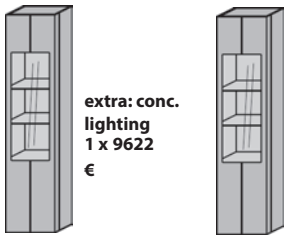

extra: conc. lighting
1 x 9612 €

Size in cm W 36 H 206 D 36

Art. no. 0033 le. 0034 ri.

Extension-Lowboard
1 shelf oak anthr.

Position of pillar can not be changed!

Size in cm W 96 H 41 D 44

Art. no. 2081

Extension-Lowboard
1 shelf oak anthr.

Position of pillar can not be changed!

Size in cm W 147 H 41 D 44

Art. no. 2141

Price €

Cabinet le./ ri.
1 wooden-/ glass door
2 fixed wooden shelves
1 wooden shelf
2 glass shelves

extra: conc. lighting
1 x 9622 €