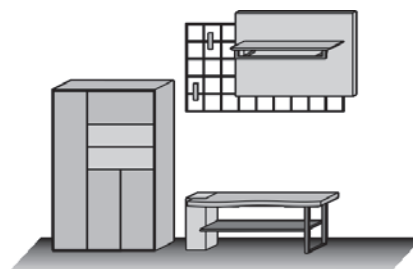

Comb. No. 108

Combination consisting of:

1 x 7142 1 x 5141
1 x 3128

Size W/H/D in cm 266 / 193 / 39

Price € _____

Extras	Art. no.	_____
shelf lighting	9721	_____

Comb. No. 110

Combination consisting of: