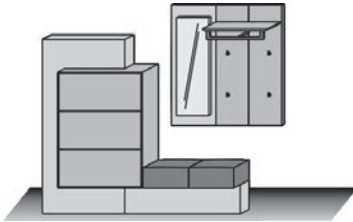

Comb. No. 104

Combination consisting of:

1 x 2141 1 x 9066
1 x 5042 1 x 3041
2 x 1053

Size W/H/D in cm 210 / 196 / 39

Price € _____

Extras	Art. no.	
concealed lighting	9711	_____
mirror lighting	9661	_____
shelf lighting	9731	_____