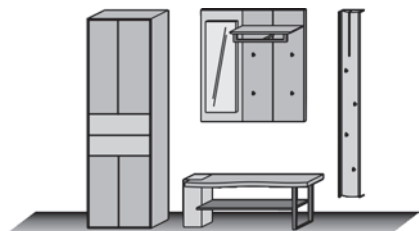

Comb. No. 108

Combination consisting of:

1 x 7142   1 x 5141
1 x 3128

Size W/H/D in cm 266 / 193 / 39

Price € _____

Extras	Art. no.	_____
shelf lighting	9721	_____

Comb. No. 110

Combination consisting of:

1 x 0061   1 x 5103
1 x 3128   1 x 5023

Size W/H/D in cm 228 / 196 / 39

Price € _____

Extras	Art. no.	_____
shelf lighting	9731	_____
mirror lighting	9664	_____
Wardrobe lighting	9742	_____