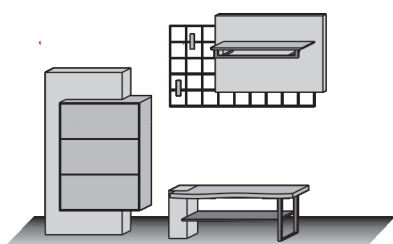

Comb. No. 114 - showroom suggestion

Combination consisting of:

1 x 9011 1 x 1052
1 x 3041 1 x 5023
2 x 1020 1 x 5021
1 x 1050 1 x 9062
1 x 1051

Size W/H/D in cm **257 / 206 / 57**

Price €

Extras	Art. no.	
Wardrobe lighting	9741	_____
Wardrobe lighting	9742	_____