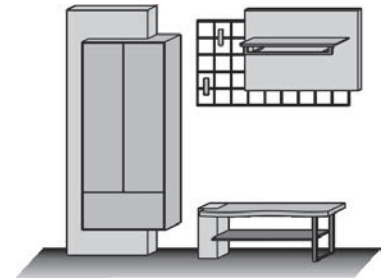

1 x 0101 1 x 5141
1 x 3128

Size W/H/D in cm 253 / 207 / 39

Price € _____

Extras	Art. no.	
concealed lighting	9613	_____
shelf lighting	9721	_____

Comb. No. 102

Combination consisting of:

1 x 8093 1 x 5103
1 x 3101