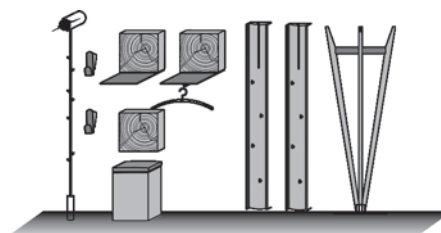

Comb. No. 112

Combination consisting of:

1 x 8093 1 x 5141
1 x 3128

Size W/H/D in cm **253 / 193 / 39**

Price €

Extras	Art. no.	
concealed lighting	9613	_____
shelf lighting	9721	_____

Comb. No. 114 - showroom suggestion

Combination consisting of:

1 x 9011 1 x 1052
1 x 3041 1 x 5023
2 x 1020 1 x 5021
1 x 1050 1 x 9062
1 x 1051

Size W/H/D in cm **257 / 206 / 57**

Price €

Extras	Art. no.	
Wardrobe lighting	9741	_____
Wardrobe lighting	9742	_____