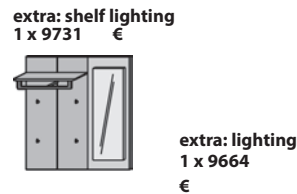

Wardrobe le.
back panel wood
1 shelf for hats
1 wardrobe
1 mirror, back panel concrete
4 hooks

Wardrobe ri.
back panel wood
1 shelf for hats
1 wardrobe
1 mirror, back panel concrete
4 hooks