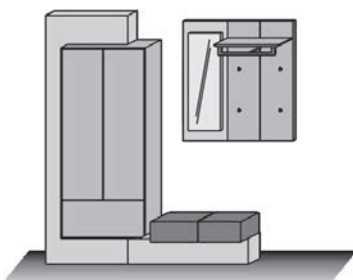

Comb. No. 100

Combination consisting of:

1 x 0101 1 x 5141
1 x 3128

Size W/H/D in cm 253 / 207 / 39

Price € _____

Extras	Art. no.	
concealed lighting	9613	_____
shelf lighting	9721	_____

Comb. No. 102

Combination consisting of:

1 x 8093 1 x 5103
1 x 3101

Size W/H/D in cm 215 / 196 / 39

Price € _____

Extras	Art. no.	
concealed lighting	9613	_____
concealed lighting	9771	_____
shelf lighting	9731	_____
mirror lighting	9664	_____

Comb. No. 104

Combination consisting of:

1 x 2141 1 x 9066
1 x 5042 1 x 3041
2 x 1053

Size W/H/D in cm 210 / 196 / 39

Price € _____

Extras	Art. no.	
concealed lighting	9711	_____
mirror lighting	9661	_____
shelf lighting	9731	_____

Comb. No. 106

Combination consisting of:

1 x 0101 1 x 5103
1 x 3101

Size W/H/D in cm 215 / 207 / 39

Price € _____

Extras	Art. no.	
concealed lighting	9613	_____
concealed lighting	9771	_____
shelf lighting	9731	_____
mirror lighting	9664	_____